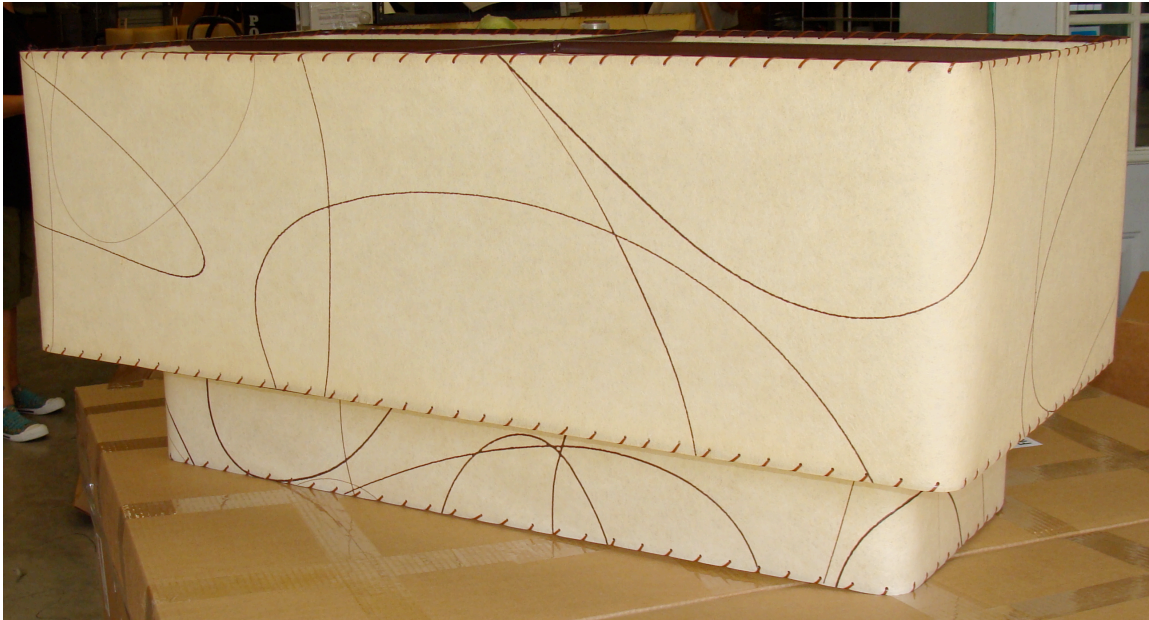

Moon Shine Lamp and Shade

Custom Rectangle Pendant

Shown here in tobacco. Available in ANY color.

- rectangles up to 96"
- 48" max height on a single tier without multiple seams
- fiberglass parchment available in ANY color
- other shade materials in a wide range of colors also available. contact us for details
- custom full color printing available
- layered, tiered, or single drum design
- top and bottom lens available in any shade material as well as acrylic
- frame finish in ANY color of enamel or powder coat
- trim available in any color vinyl, fabric, or metal. tape binding also available
- 120V/250V E26 standard base lamp holder, GU-24 2-pin lamp holder available, any quantity
- compatible LED or dedicated LED options
- suitable for outdoor/wet locations by request
- 18/3 SVT 3 conductor cord 300V 105C – custom lengths and option to add a grounded wall plug available
- mounting options include flush mount, stainless cable, rigid stem, decorative chain, or simple cord mount
- UL listing E314981
- average lead time 6-8 weeks, expedited production can be requested
- worldwide shipping